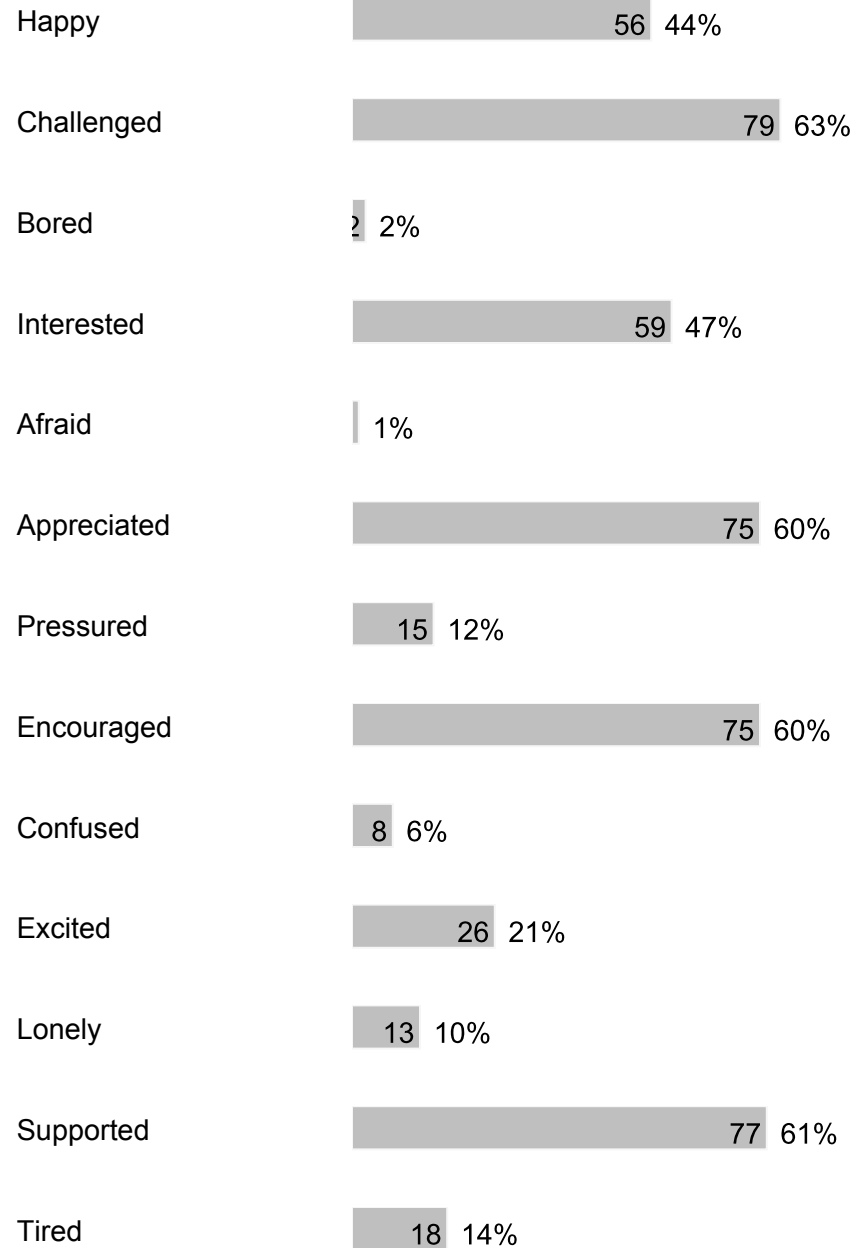

Bright 50 40%

Unique 51 40%

Stressful 2 2%

Flexible 101 80%

Inviting 58 46%

Plain 18 14%

Chaotic 2 2%

Stable 55 44%

Comfortable 103 82%

Open 53 42%

Closed 9 7%

Neglected 2 2%

126 respondents

8. Which four of the following words best describe, in general, how you feel while at work?

126 respondents